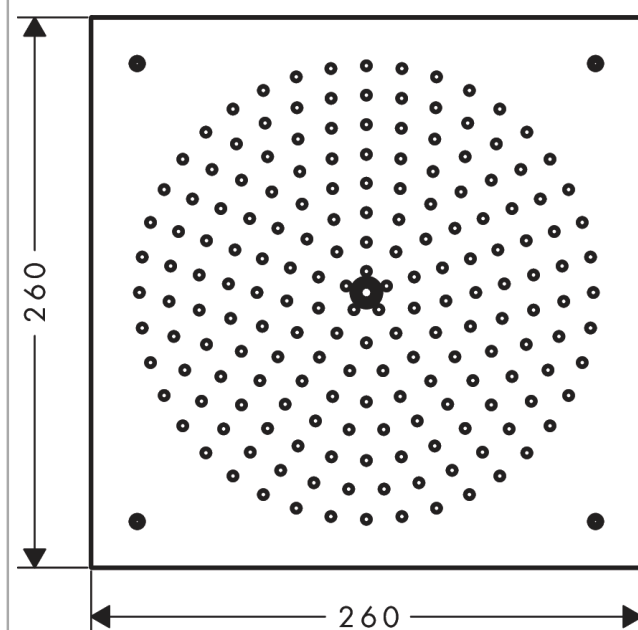

Raindance

Overhead shower 260/260 1jet EcoSmart 9 l/min

Surfaces: **Chrome** Article Number: **26481000**

Description

product features

- shower head size: 240 mm
- spray type: RainAir
- flow rate RainAir spray (at 0.3 MPa): 9 l/min
- material spray disc: metal
- spray disc removable for cleaning
- installation: flush with the ceiling
- connection thread G ½
- connection dimension: DN15

Technology

Product image

Scale drawing

Flowchart

The consumption was measured in combination with the appropriate fittings (thermosta/mixer/ in-wall valve) to reflect actual application in practice.