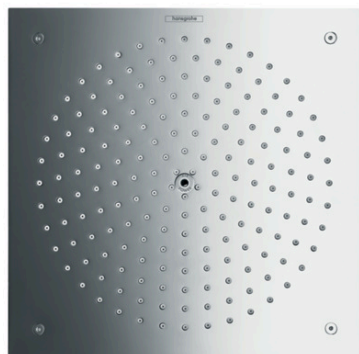

Raindance

Overhead shower 260/260 1jet EcoSmart 9 l/min

Surfaces: **Chrome** Article Number: **26481000**

Description

product features

- shower head size: 240 mm
- spray type: RainAir
- flow rate RainAir spray (at 0.3 MPa): 9 l/min
- material spray disc: metal
- spray disc removable for cleaning
- installation: flush with the ceiling
- connection thread G ½
- connection dimension: DN15

Technology

Product image

Scale drawing

Flowchart

The consumption was measured in combination with the appropriate fittings (thermosta/mixer/ in-wall valve) to reflect actual application in practice.