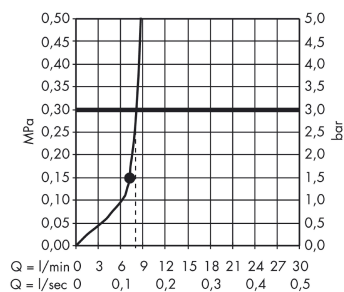

Raindance

Overhead shower 260/260 1jet EcoSmart 9 l/min

Surfaces: **Chrome** Article Number: **26481000**

Description

product features

- shower head size: 240 mm
- spray type: RainAir
- flow rate RainAir spray (at 0.3 MPa): 9 l/min
- material spray disc: metal
- spray disc removable for cleaning
- installation: flush with the ceiling
- connection thread G ½
- connection dimension: DN15

Technology

Product image

Scale drawing

Flowchart

The consumption was measured in combination with the appropriate fittings (thermosta/mixer/ in-wall valve) to reflect actual application in practice.